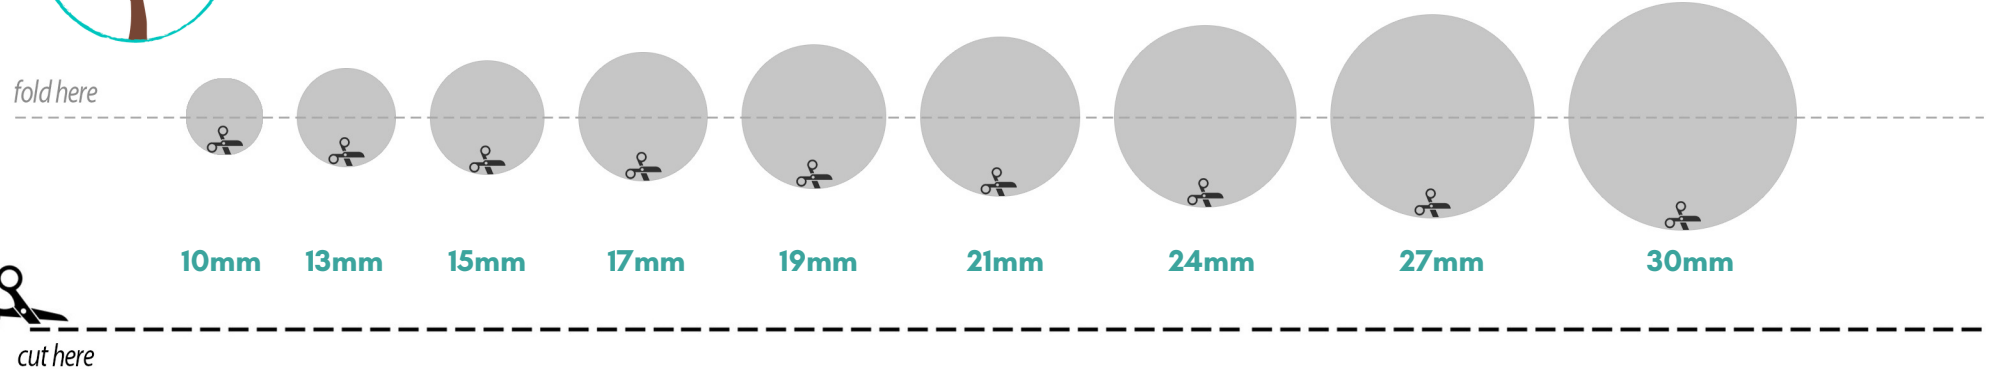

LifeTree
Lactation Services

Nipple Measuring Tool

1. Fold the ruler along the fold line to easily cut the circles
1. Carefully cut, then unfold the ruler.
3. Open the page back up and then place each hole around your nipple.
4. Select the hole that fits your nipple most snugly, without any areola present

IMPORTANT! To ensure accurate measurements, make sure to print on LETTER SIZE paper and print to scale: Full Size (100%)

To check printing accuracy, place a US quarter right here to match the size.

LifeTree Lactation
info@lifetree lactation.com
www.lifetree lactation.com